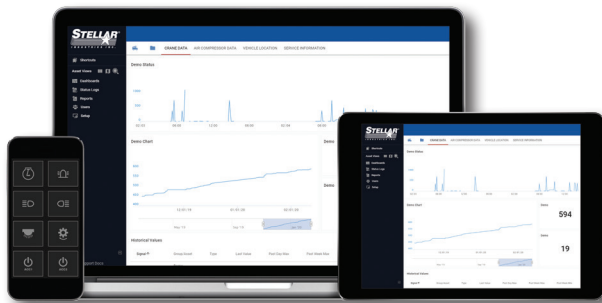

STELLAR INDUSTRIES

STELLAR[®] TELEMATICS

Stellar[®] Telematics consists of Fleet View for fleet managers and E-Link[™] Mobile for operators. With Fleet View, fleet managers can optimize their fleets with real-time and historical data beyond the chassis. Having access to crane usage, load trends, compressors usage, and more helps fleet managers make informed decisions like never before.

TELEMATICS BEYOND THE CHASSIS.

FLEET VIEW

OPTIMIZE YOUR FLEET

- Use past usage to help determine what size crane is needed
- Understand your equipment's lifecycle with data
- View upcoming preventative maintenance
- Right-size your fleet for application and location with data
- Detailed crane and compressor usage
- Insights into operator behavior

E-LINK[™] MOBILE

EMPOWER OPERATORS AND INCREASE UPTIME

- Control equipment from a mobile device
- View upcoming preventative maintenance
- View real-time diagnostics
- Access technical manuals
- One-touch customer service